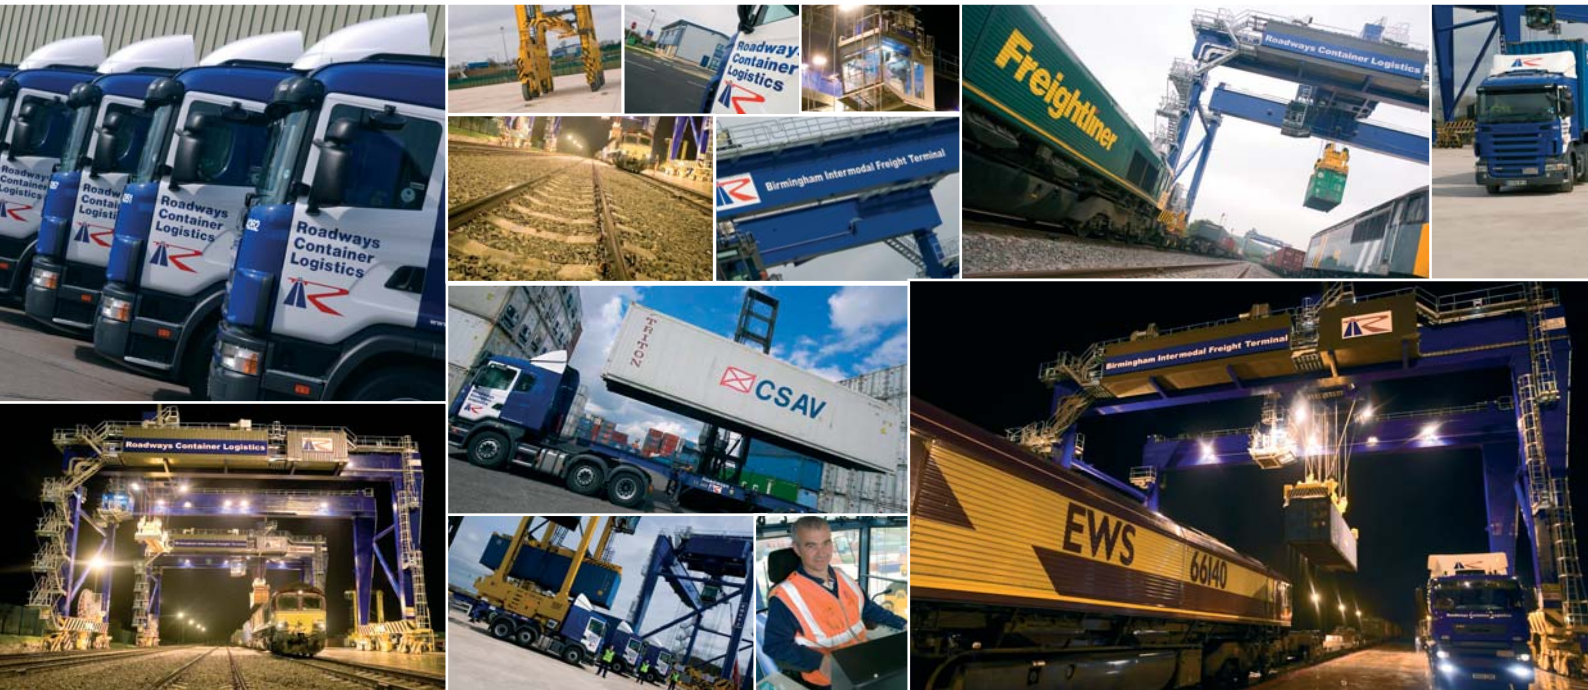

From the hub of our business... ...to the heart of yours

- Strategically placed rail interfaced inland terminals
- Secure empty and loaded container storage facilities.
- Flexible approach, designed to harness customer specific requirements.
- Extensive fleet of modern vehicles and trailers.
- Increased choice for customers seeking workable and efficient logistics solutions.

Roadways Container Logistics

BOX LANE RENWICK ROAD BARKING ESSEX IG11 0SQ T. 020 8700 4932 F. 020 8700 4952 www.roadways.co.uk

SOUTHAMPTON • FELIXSTOWE • TILBURY • BIRMINGHAM • MANCHESTER • LEEDS